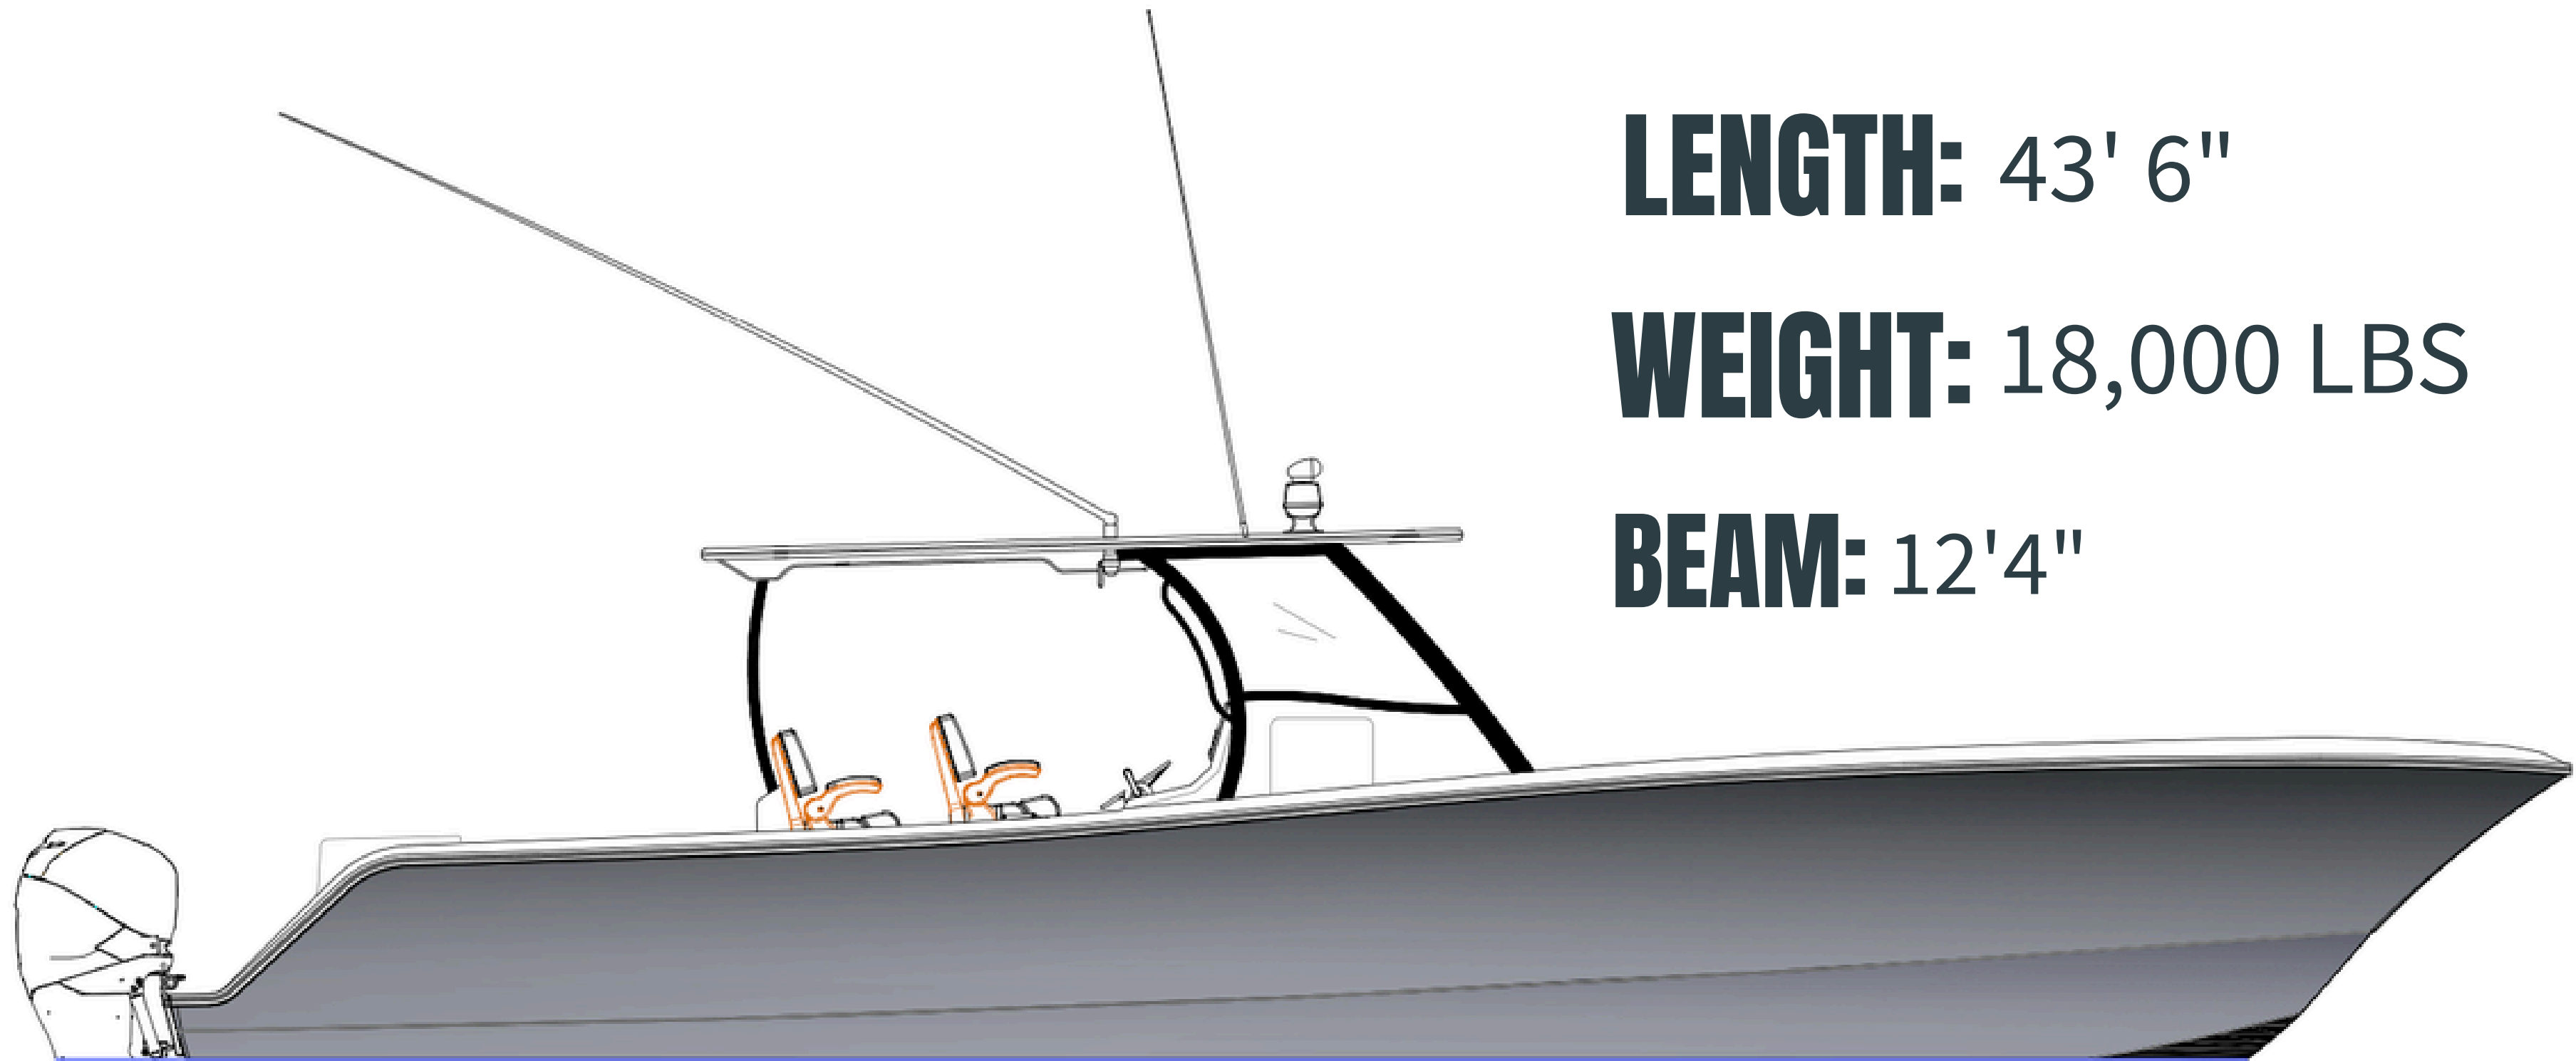

Front Runner

43' CAT

LENGTH: 43' 6"

WEIGHT: 18,000 LBS

BEAM: 12'4"

FUEL: 1000 GAL.

DRAFT: 22"

DEADRISE: 22

Ecom

START

ZIPWAKE

240.250

Ford

Santa Fe

GARMIN

B&B TRAILERS

MAGICTILT

FRONTIER

MERCURY