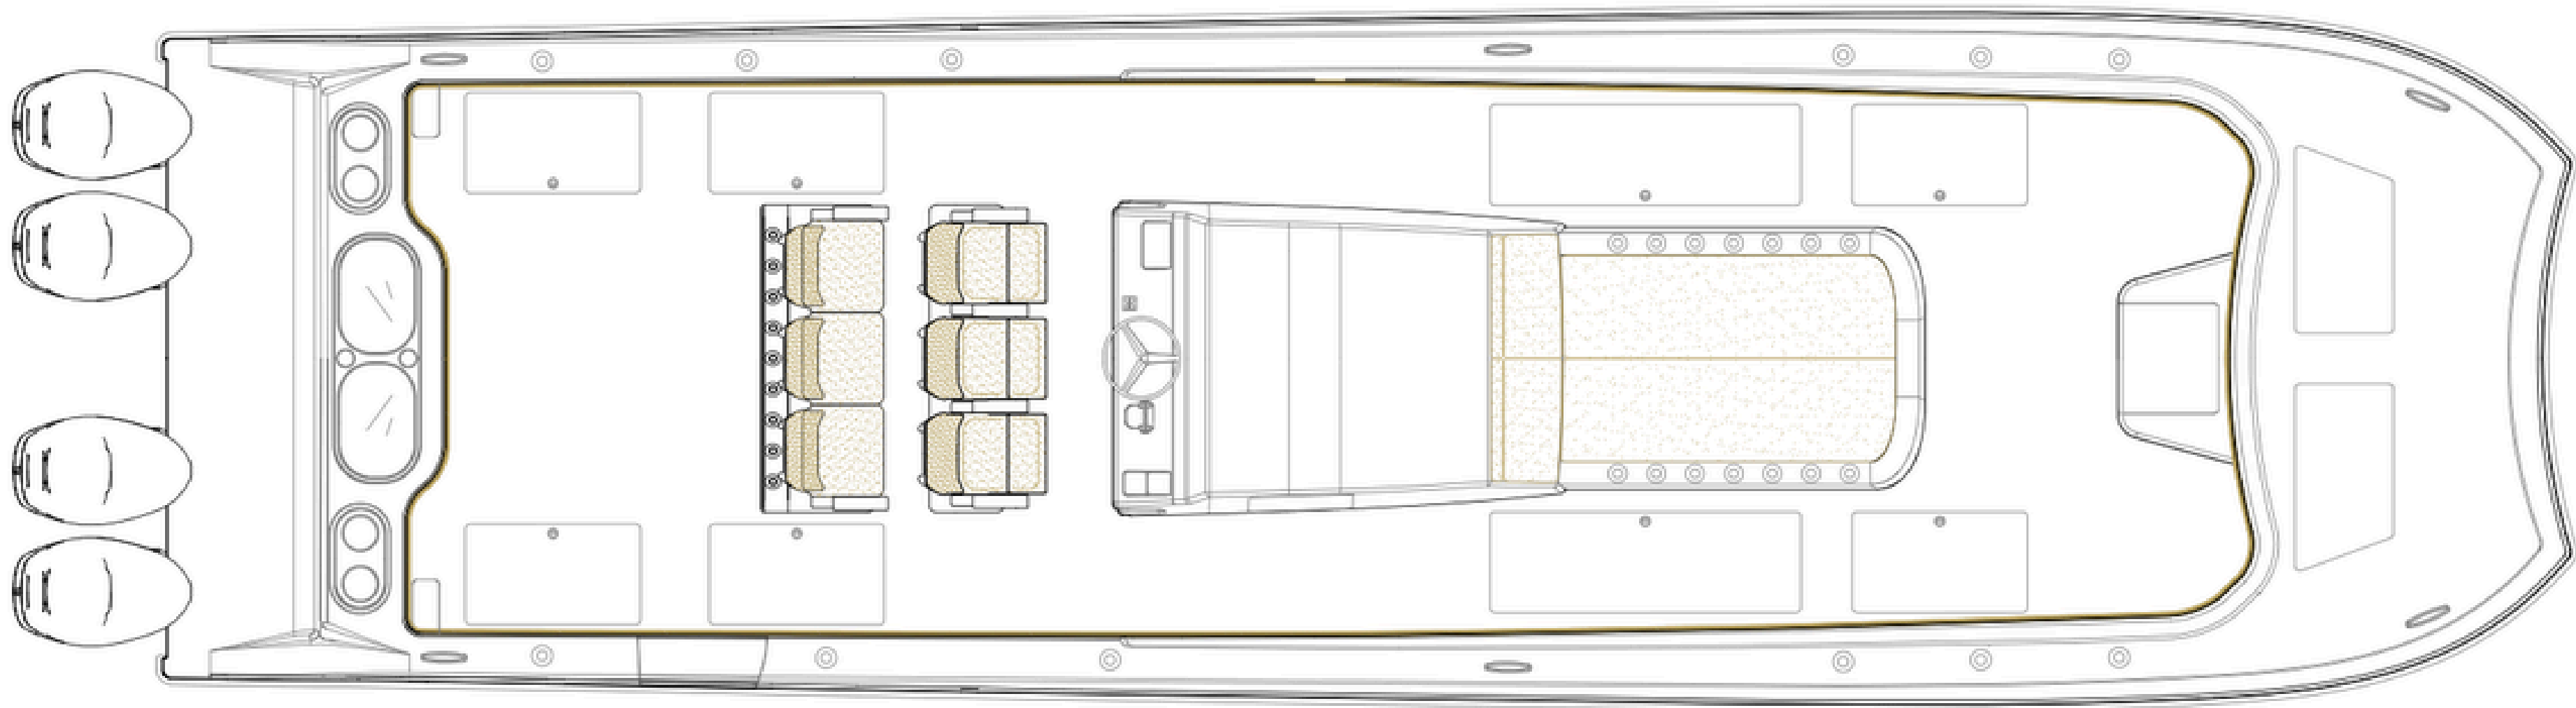

Front Runner

43' CAT

LENGTH: 43' 6"

WEIGHT: 18,000 LBS

BEAM: 12'4"

FUEL: 1000 GAL.

DRAFT: 22"

DEADRISE: 22

MAGICTILT

FRONTIER

MERCURY